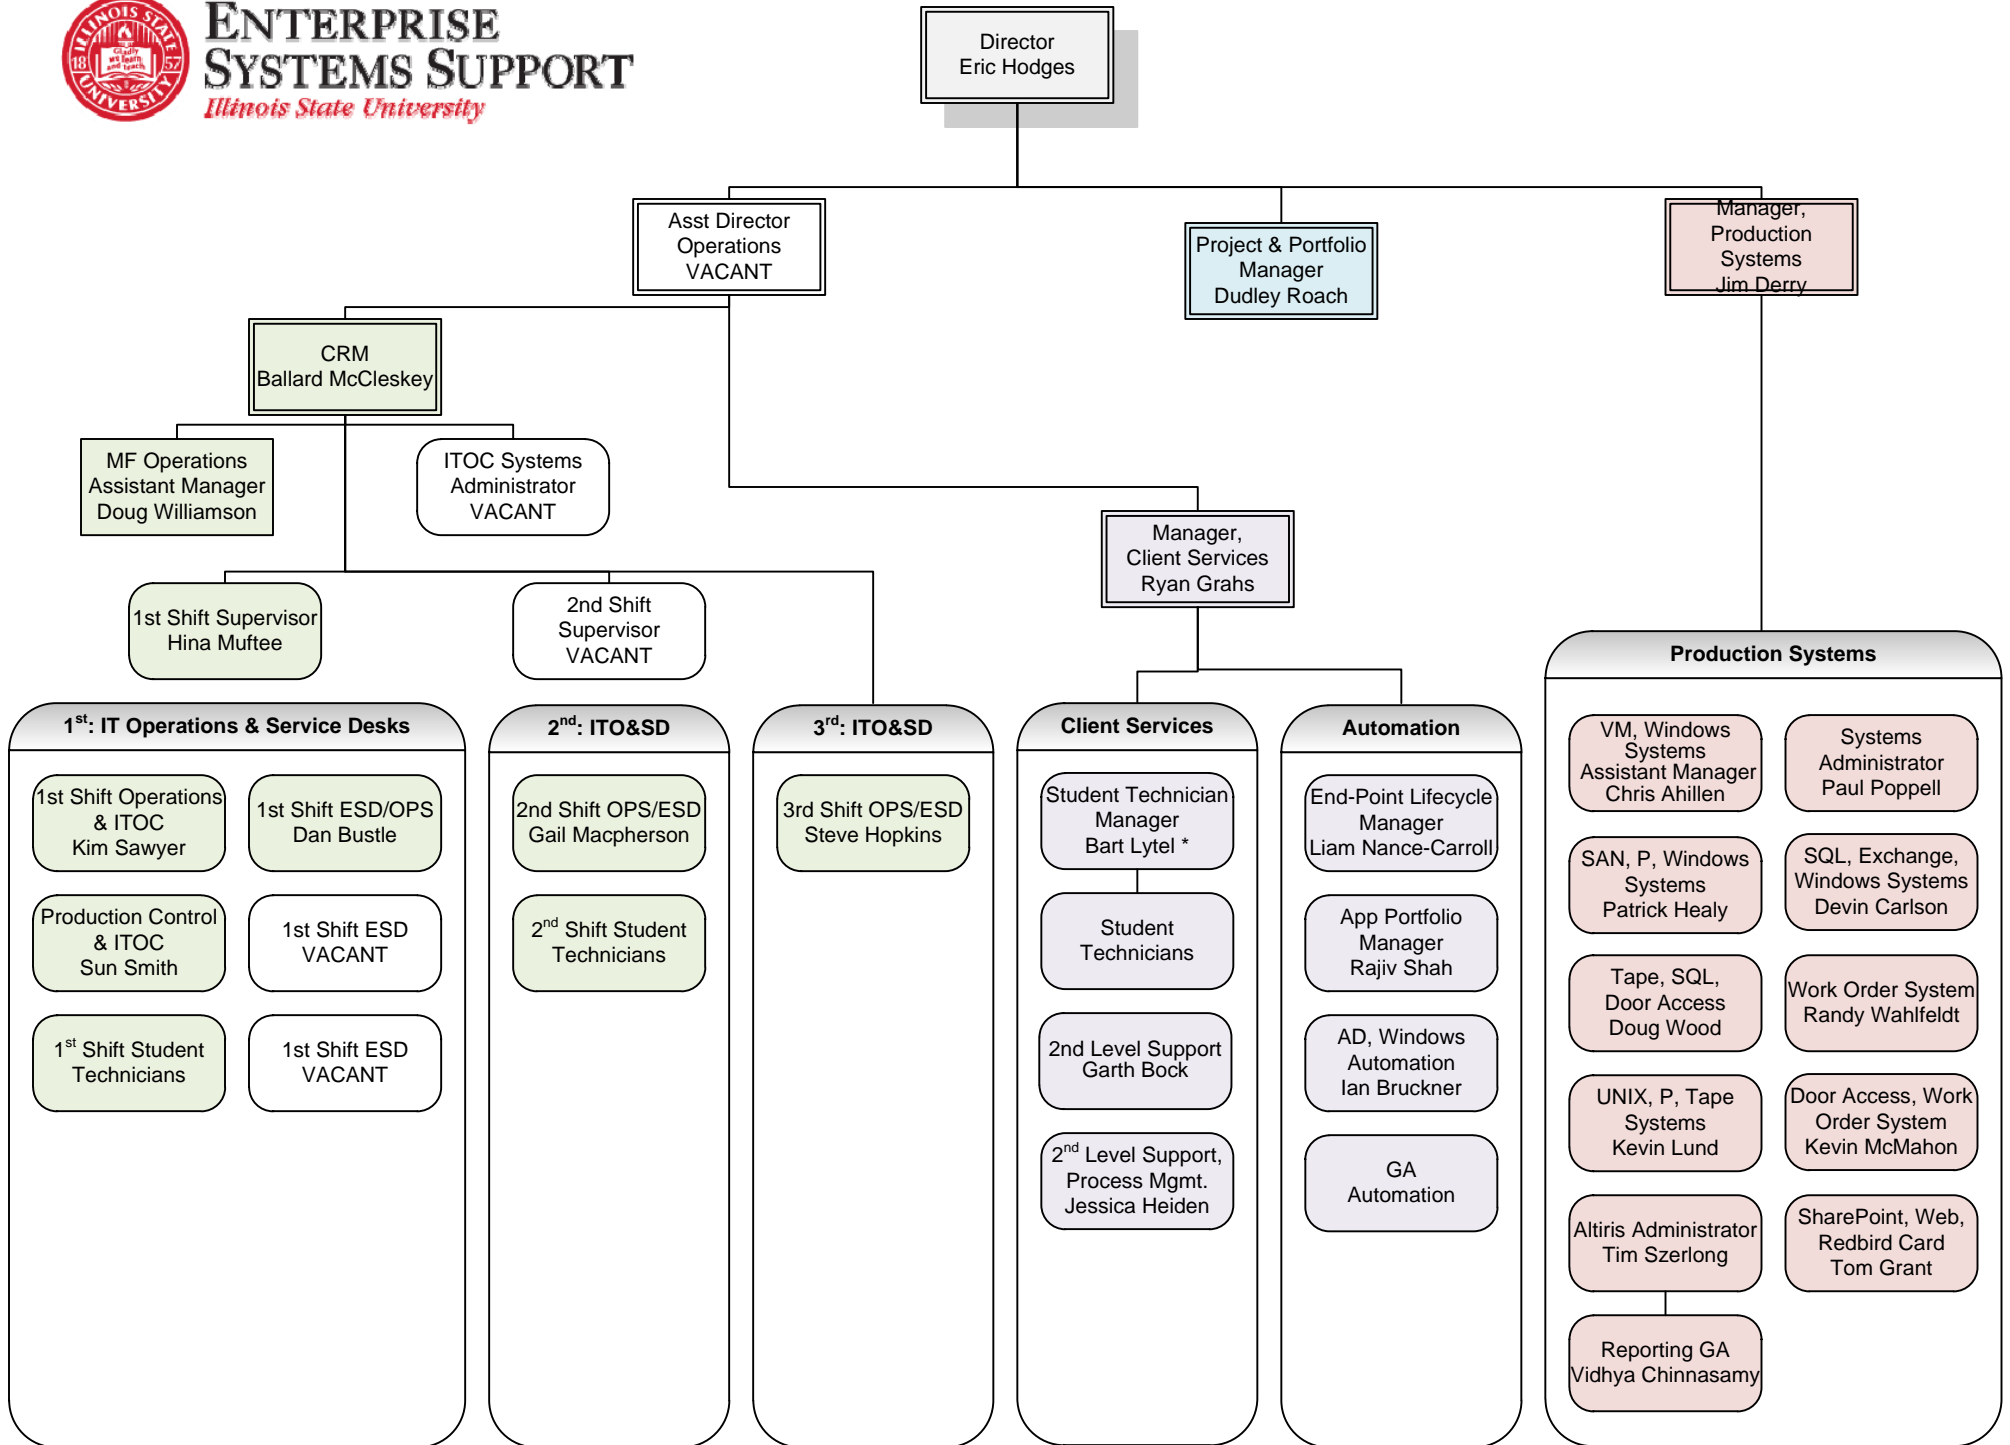

ENTERPRISE SYSTEMS SUPPORT

Illinois State University

* B Lytel reports directly AD, Operations